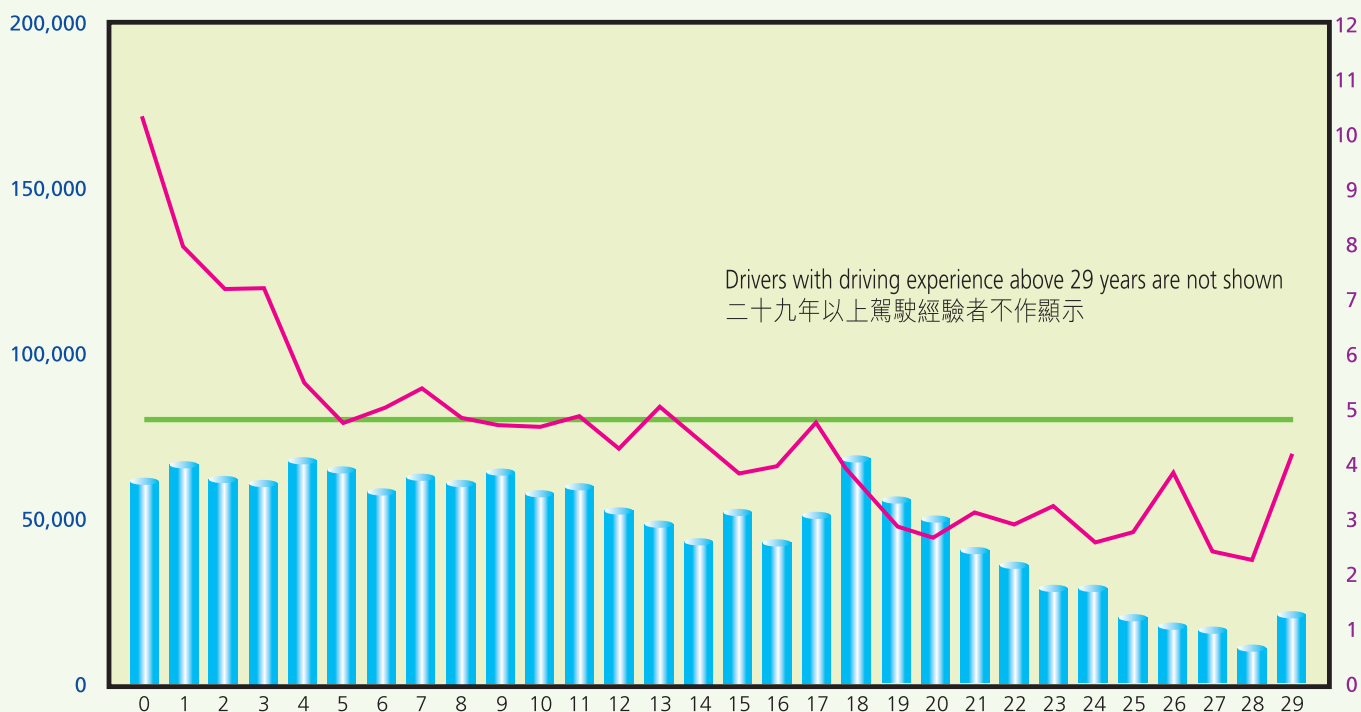

附件 ANNEX F1

二零零二年按駕駛經驗年資劃分的私家車司機涉及交通意外比率 INVOLVEMENT RATE OF PRIVATE CAR DRIVERS BY YEARS OF DRIVING EXPERIENCE IN 2002

年內持有正式駕駛執照的司機人數
DRIVERS HOLDING FULL DRIVING LICENCE DURING THE YEAR

每千名持有駕駛執照的司機涉及交通意外比率
INVOLVEMENT PER 1,000 FULL DRIVING LICENCE DRIVERS

駕駛經驗(從取得正式駕駛執照起計的年數)
DRIVING EXPERIENCE (YEARS SINCE OBTAINING FULL DRIVING LICENCE)

- 持有正式駕駛執照的司機人數 FULL DRIVING LICENCE DRIVERS
- 司機涉及交通意外的平均比率 AVERAGE INVOLVEMENT RATE
- 司機涉及交通意外比率 INVOLVEMENT RATE