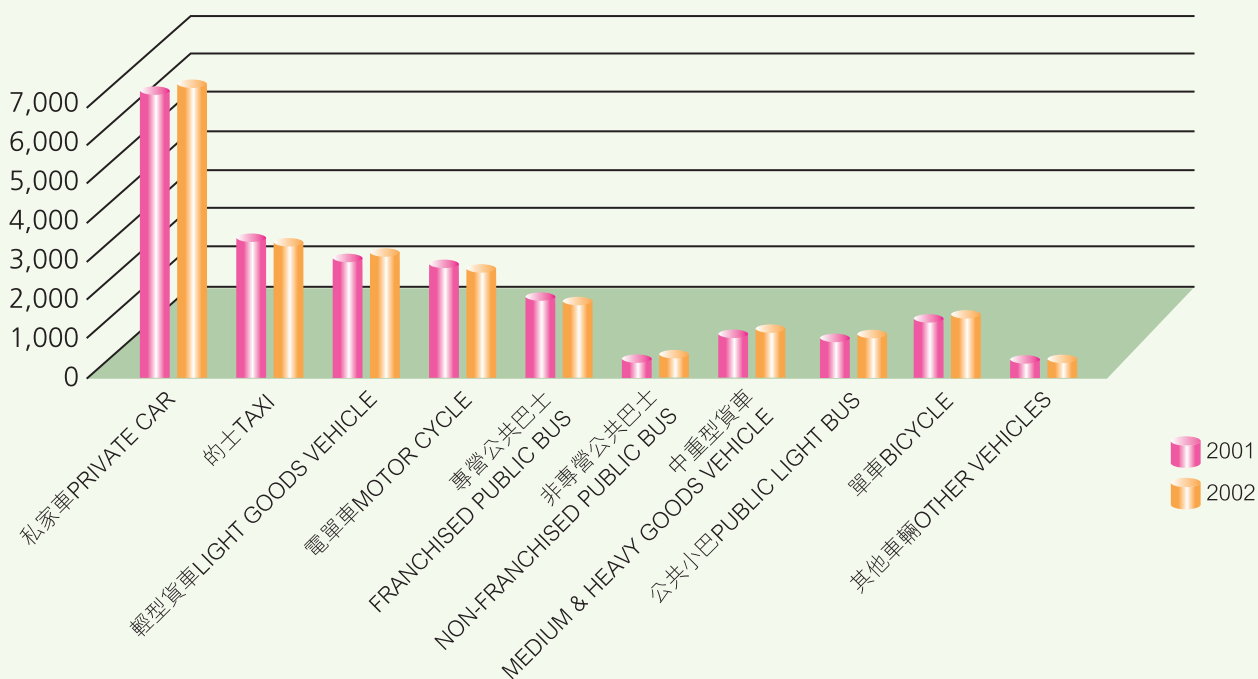

附件 ANNEX I

二零零一年及二零零二年按車輛種類劃分的涉及交通意外車輛數目及其意外比率 VEHICLES INVOLVEMENT AND INVOLVEMENT RATE BY CLASS IN 2001 AND 2002

涉及意外的車輛數目
NO. OF VEHICLES INVOLVEMENT

每千領牌車輛涉及意外比率
INVOLVEMENT PER 1,000 LICENSED VEHICLES